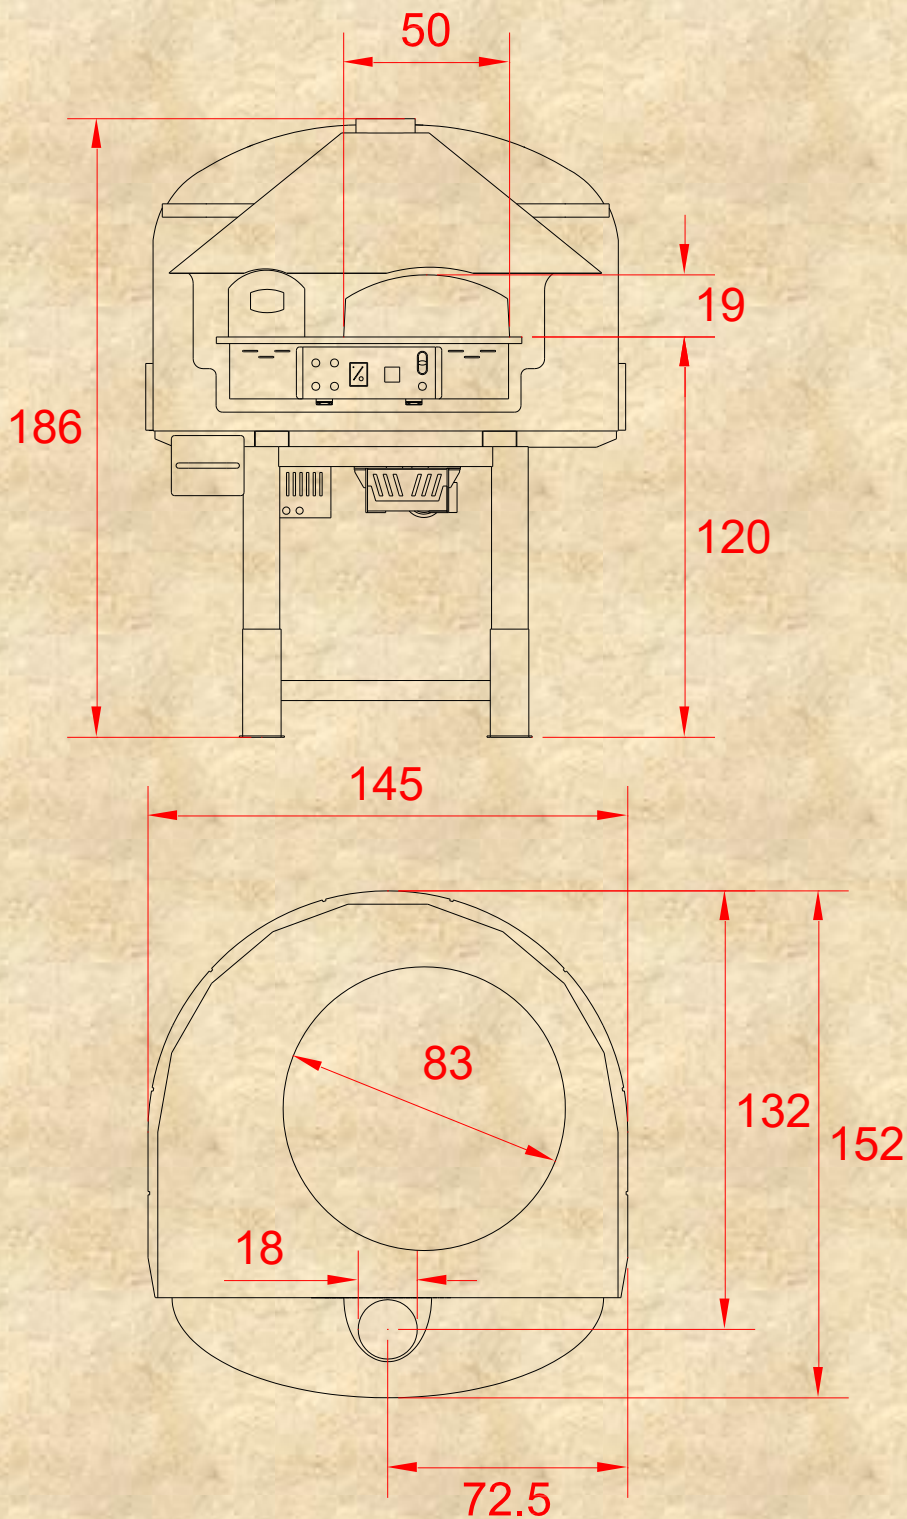

*Dimensions in cm

We are a company, specializing in the manufacture of professional ovens for pizzerias.

AS TERM L.T.D
144 Tsar Ivan Asen II
4230 Asenovgrad
Bulgaria

tel/fax +359 331 462 42
info@astermforni.com
www.astermforni.com