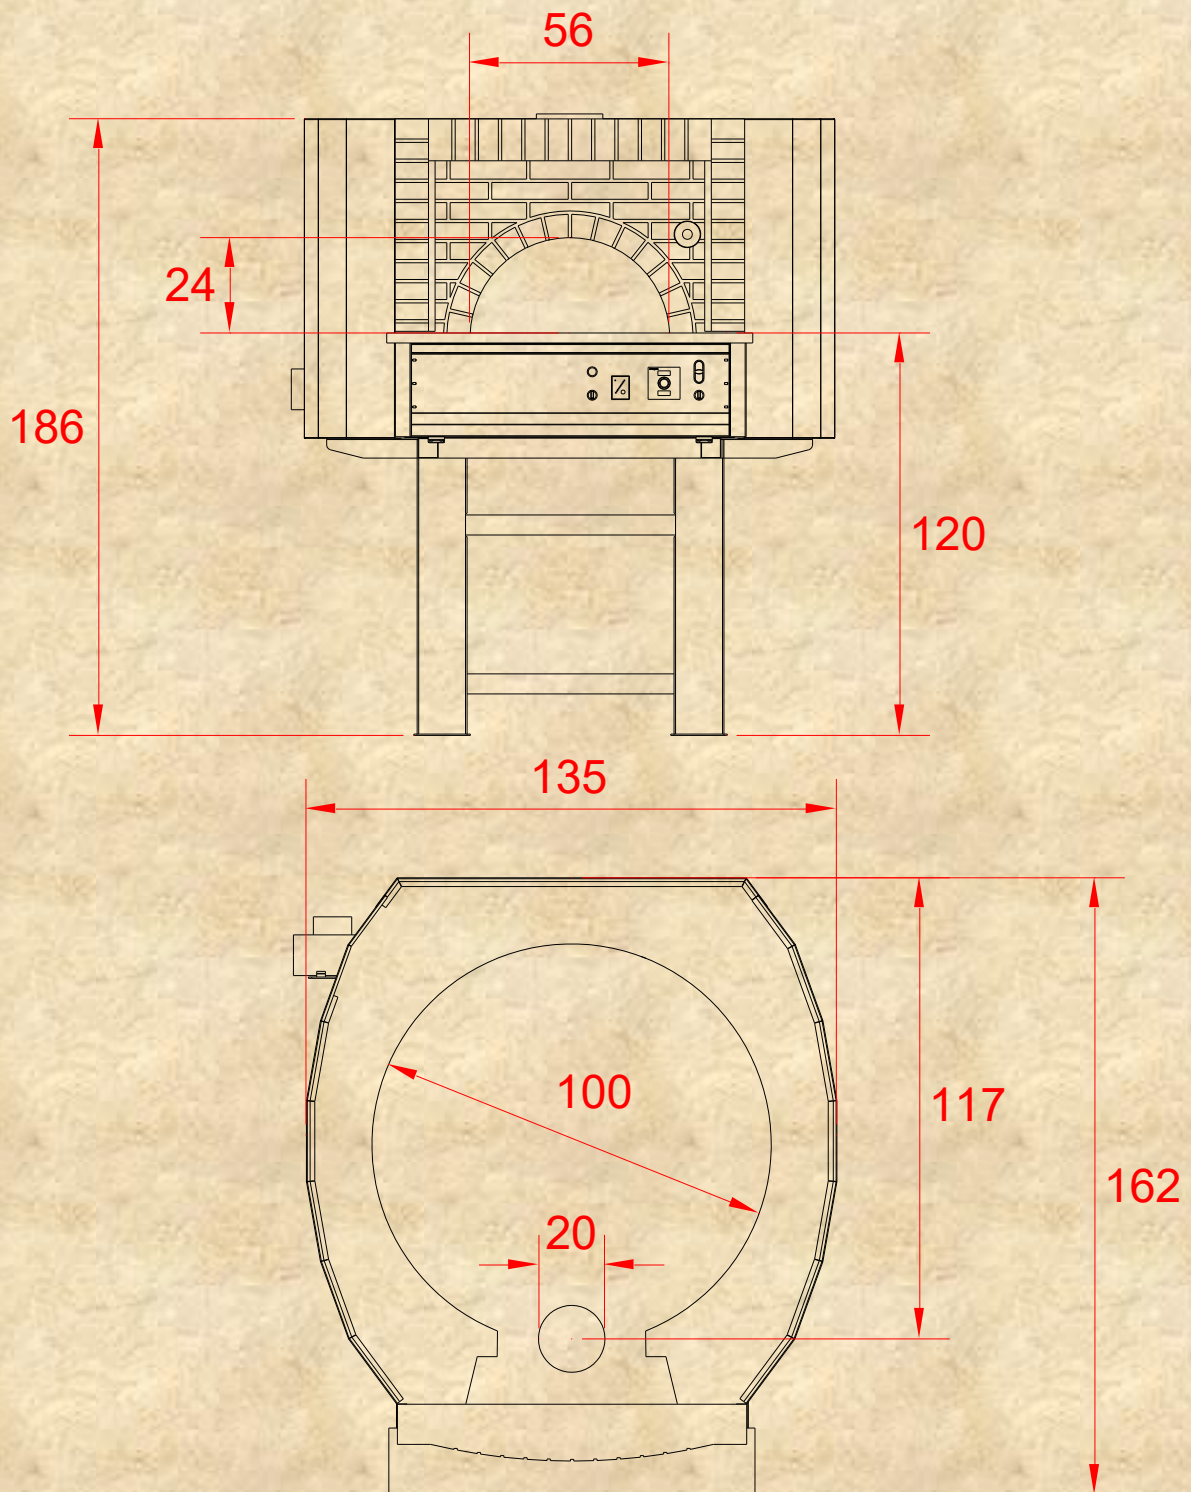

*Dimensions in cm

We are a company, specializing in the manufacture of professional ovens for pizzerias.

AS TERM L.T.D
144 Tsar Ivan Asen II
4230 Asenovgrad
Bulgaria

tel/fax +359 331 462 42
info@astermforni.com
www.astermforni.com