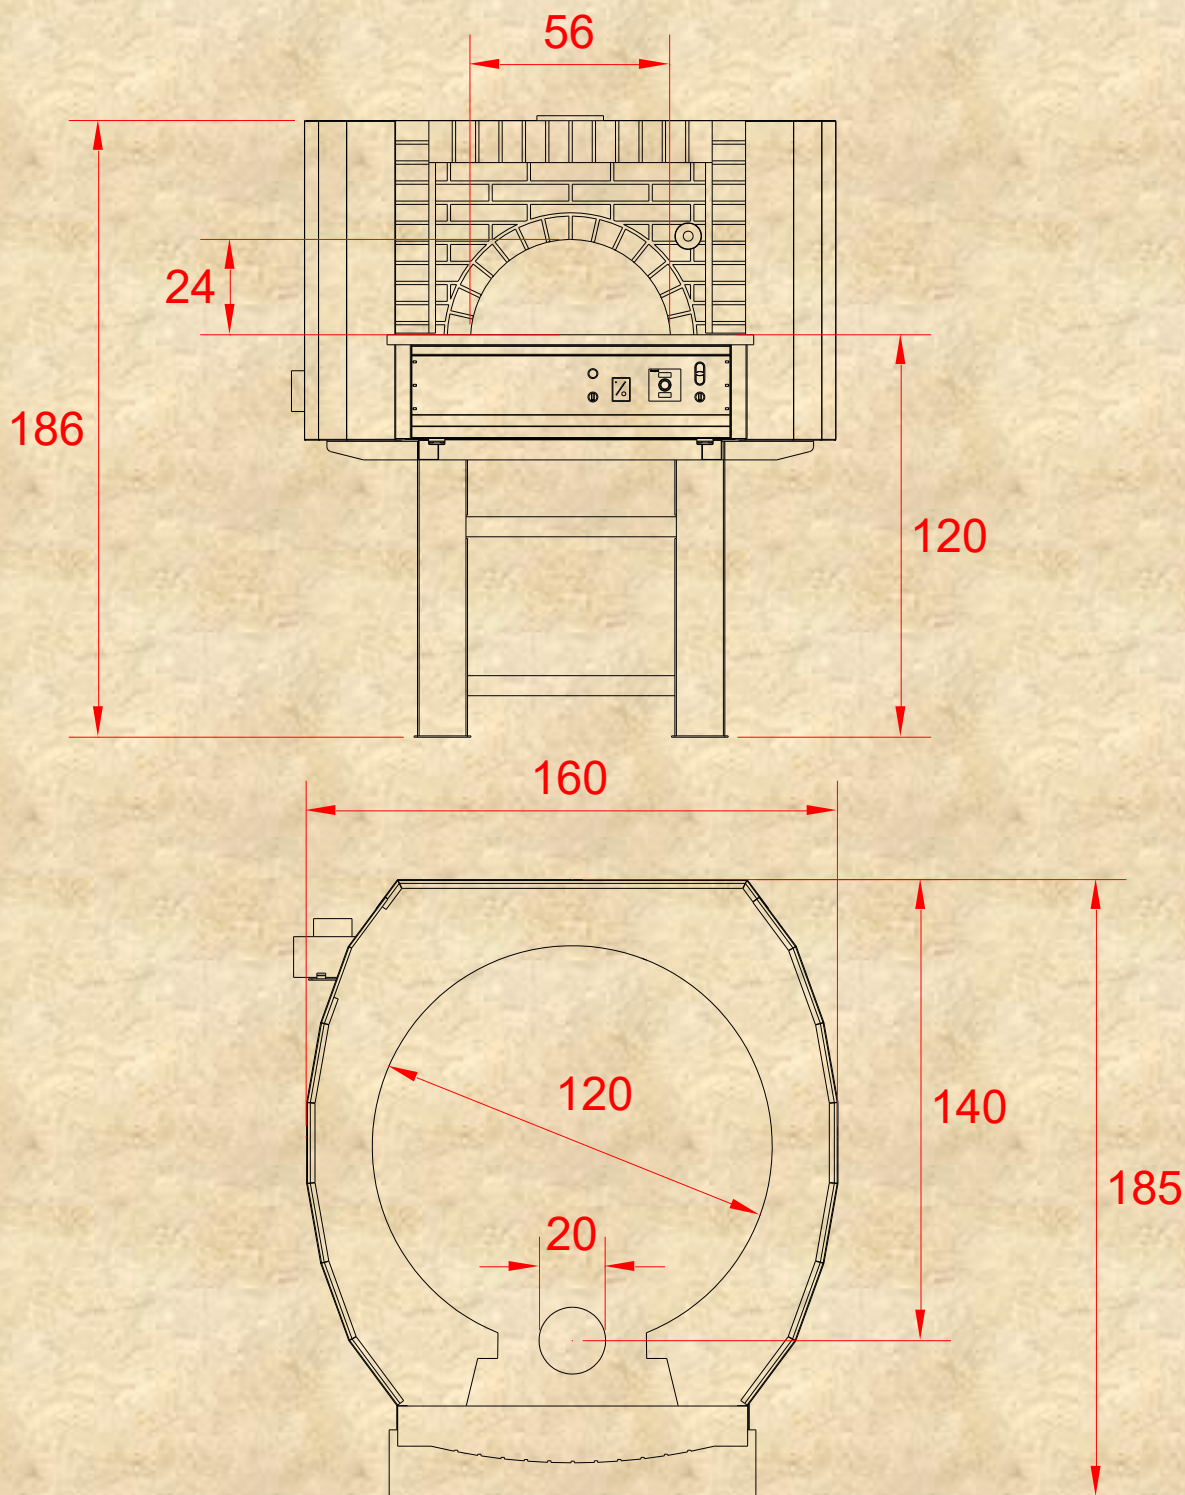

*Dimensions in cm

We are a company, specializing in the manufacture of professional ovens for pizzerias.

AS TERM L.T.D
144 Tsar Ivan Asen II
4230 Asenovgrad
Bulgaria

tel/fax +359 331 462 42
info@astermforni.com
www.astermforni.com